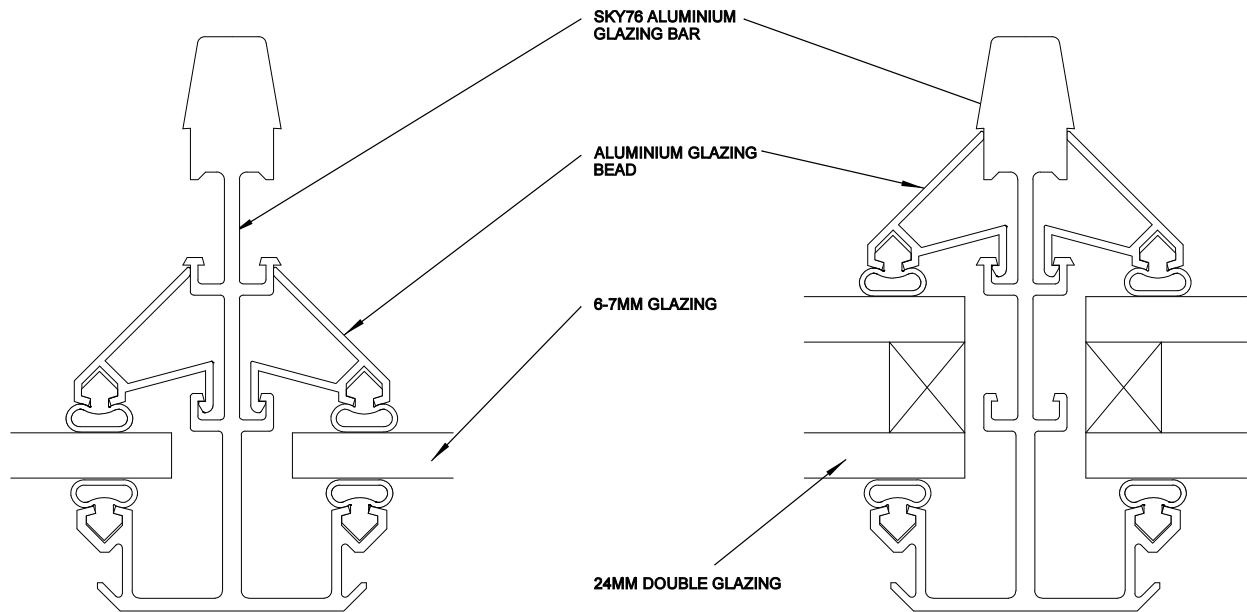

<b>PROJECT:</b>  TECHNICAL CATALOGUE SKYGARD	REV	DATE		DRAWN	VM
				DATE	09/2019
				DRG. No.	SKY76Y