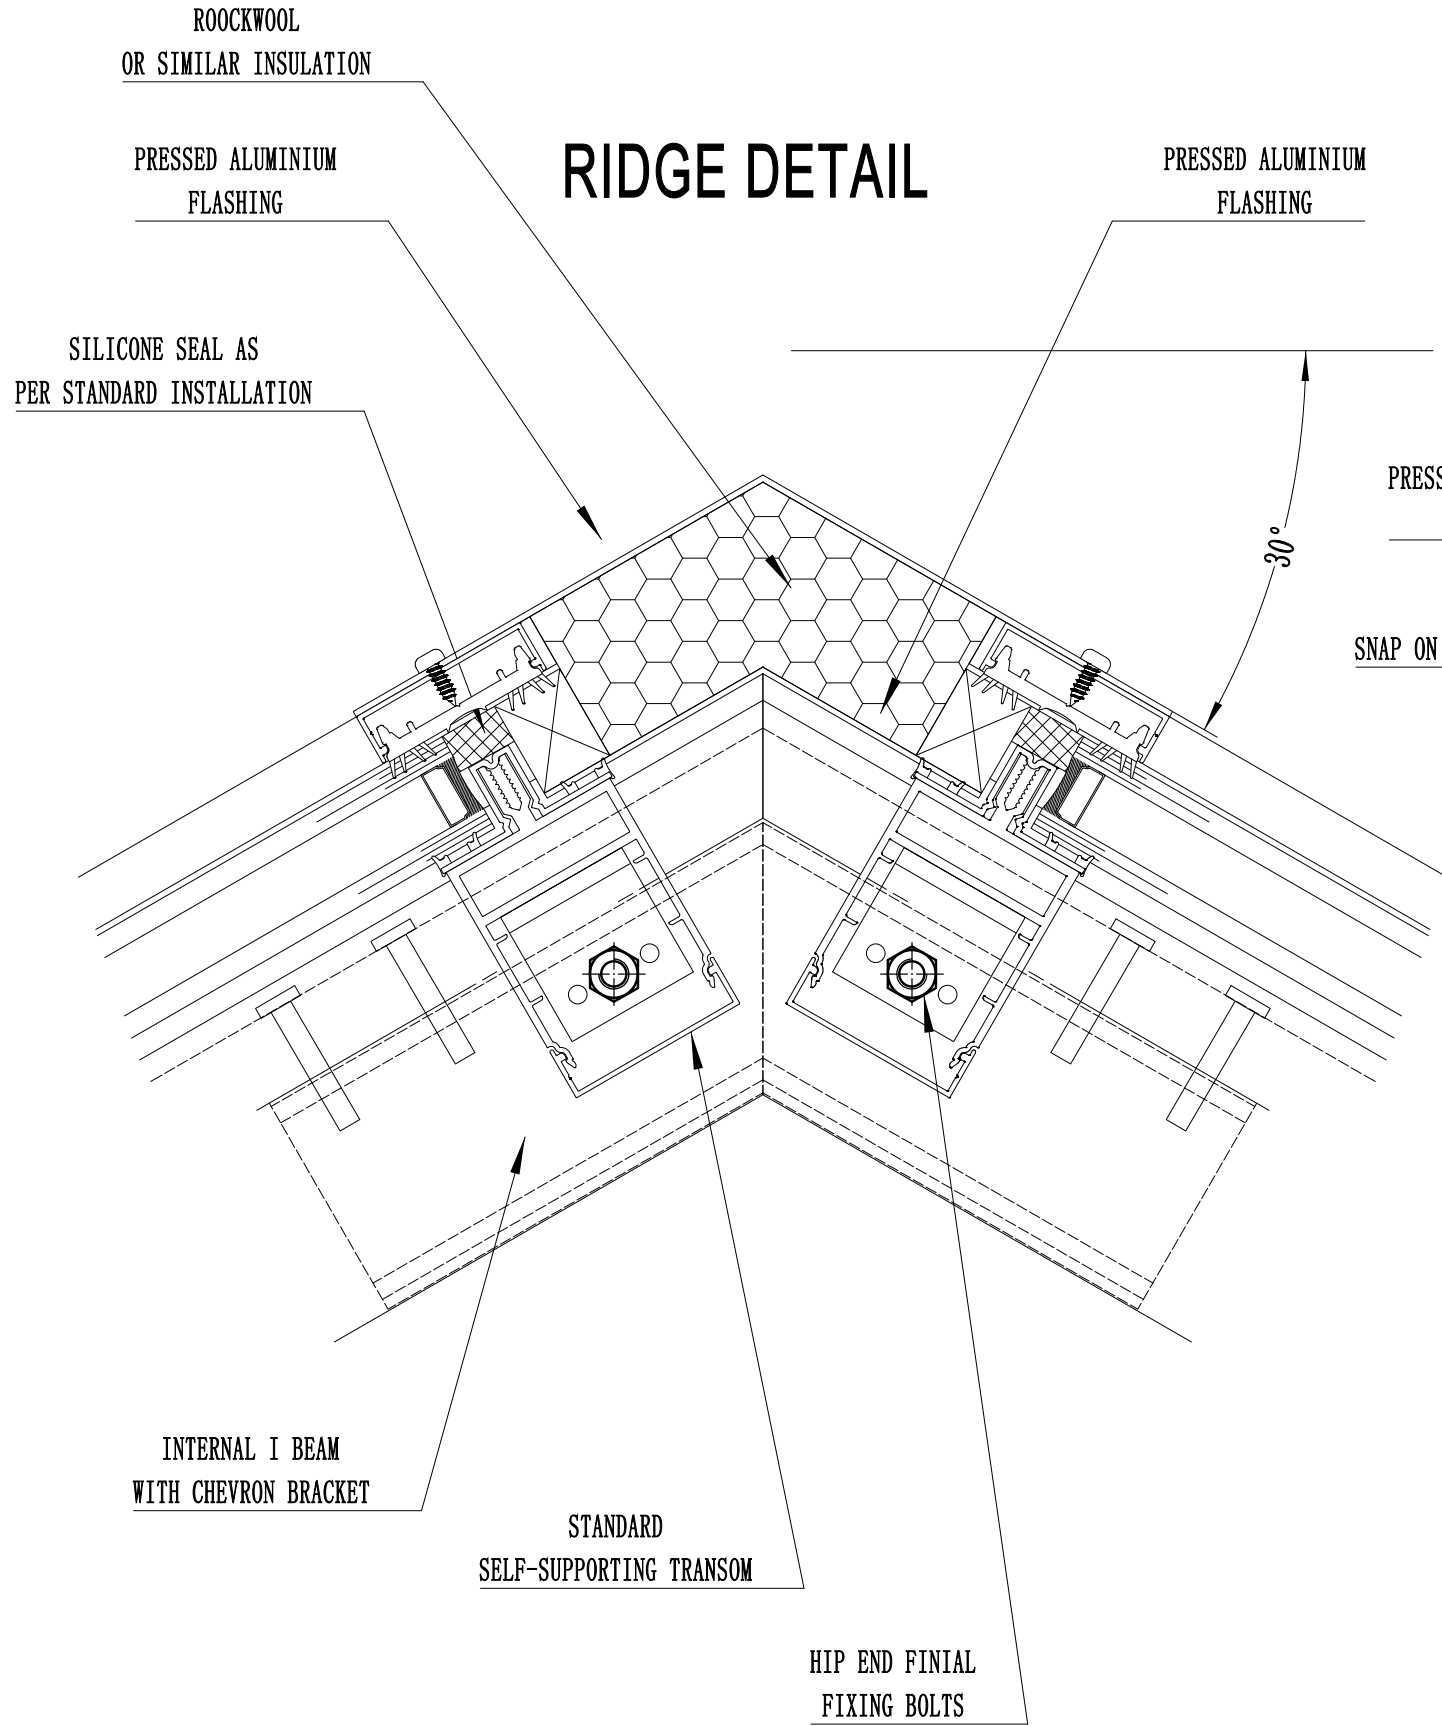

RIDGE DETAIL

HIP DETAIL

PROJECT: TECHNICAL CATALOGUE THERMGARD 50 DETAIL	REV	DATE		DRAWN	VM
				DATE	21/08/2023
				DRG. No.	V4