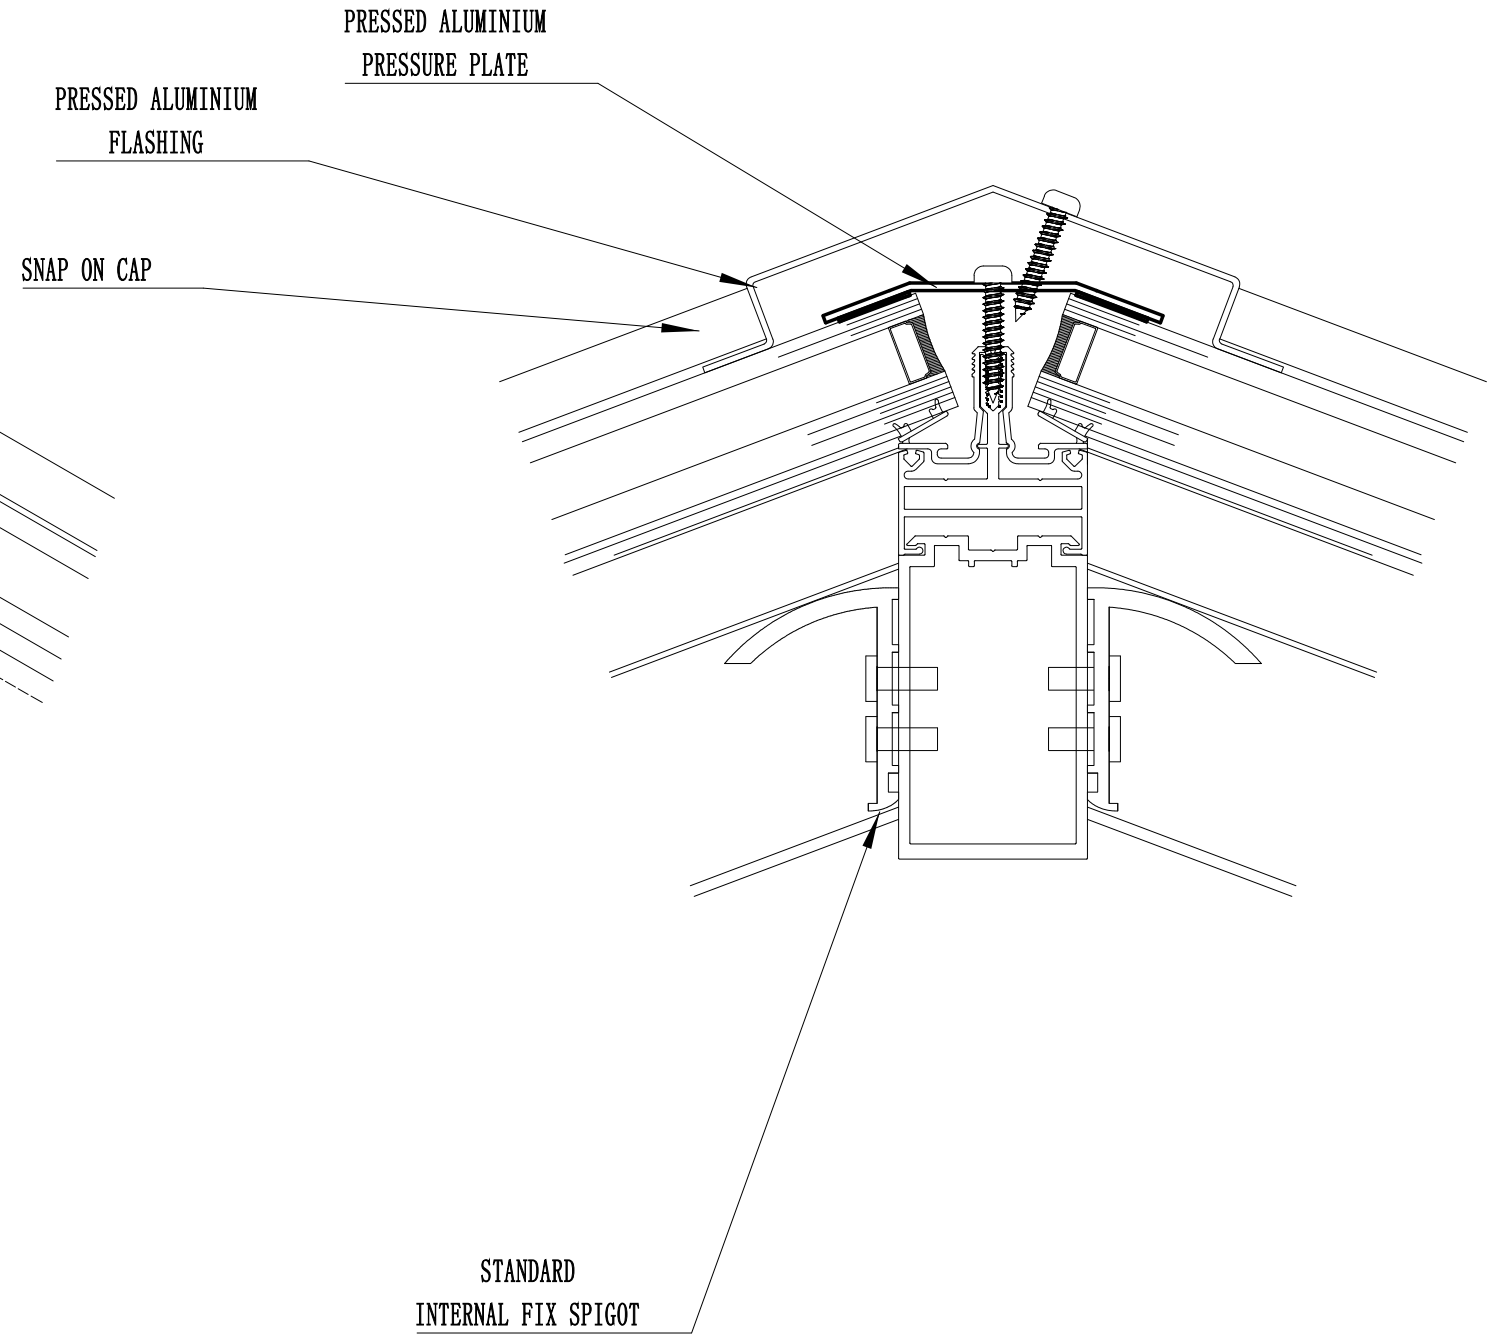

RIDGE DETAIL

HIP DETAIL

PROJECT: TECHNICAL CATALOGUE THERMGARD 50 DETAIL	REV	DATE		DRAWN	VM
				DATE	21/08/2023
				DRG. No.	V4