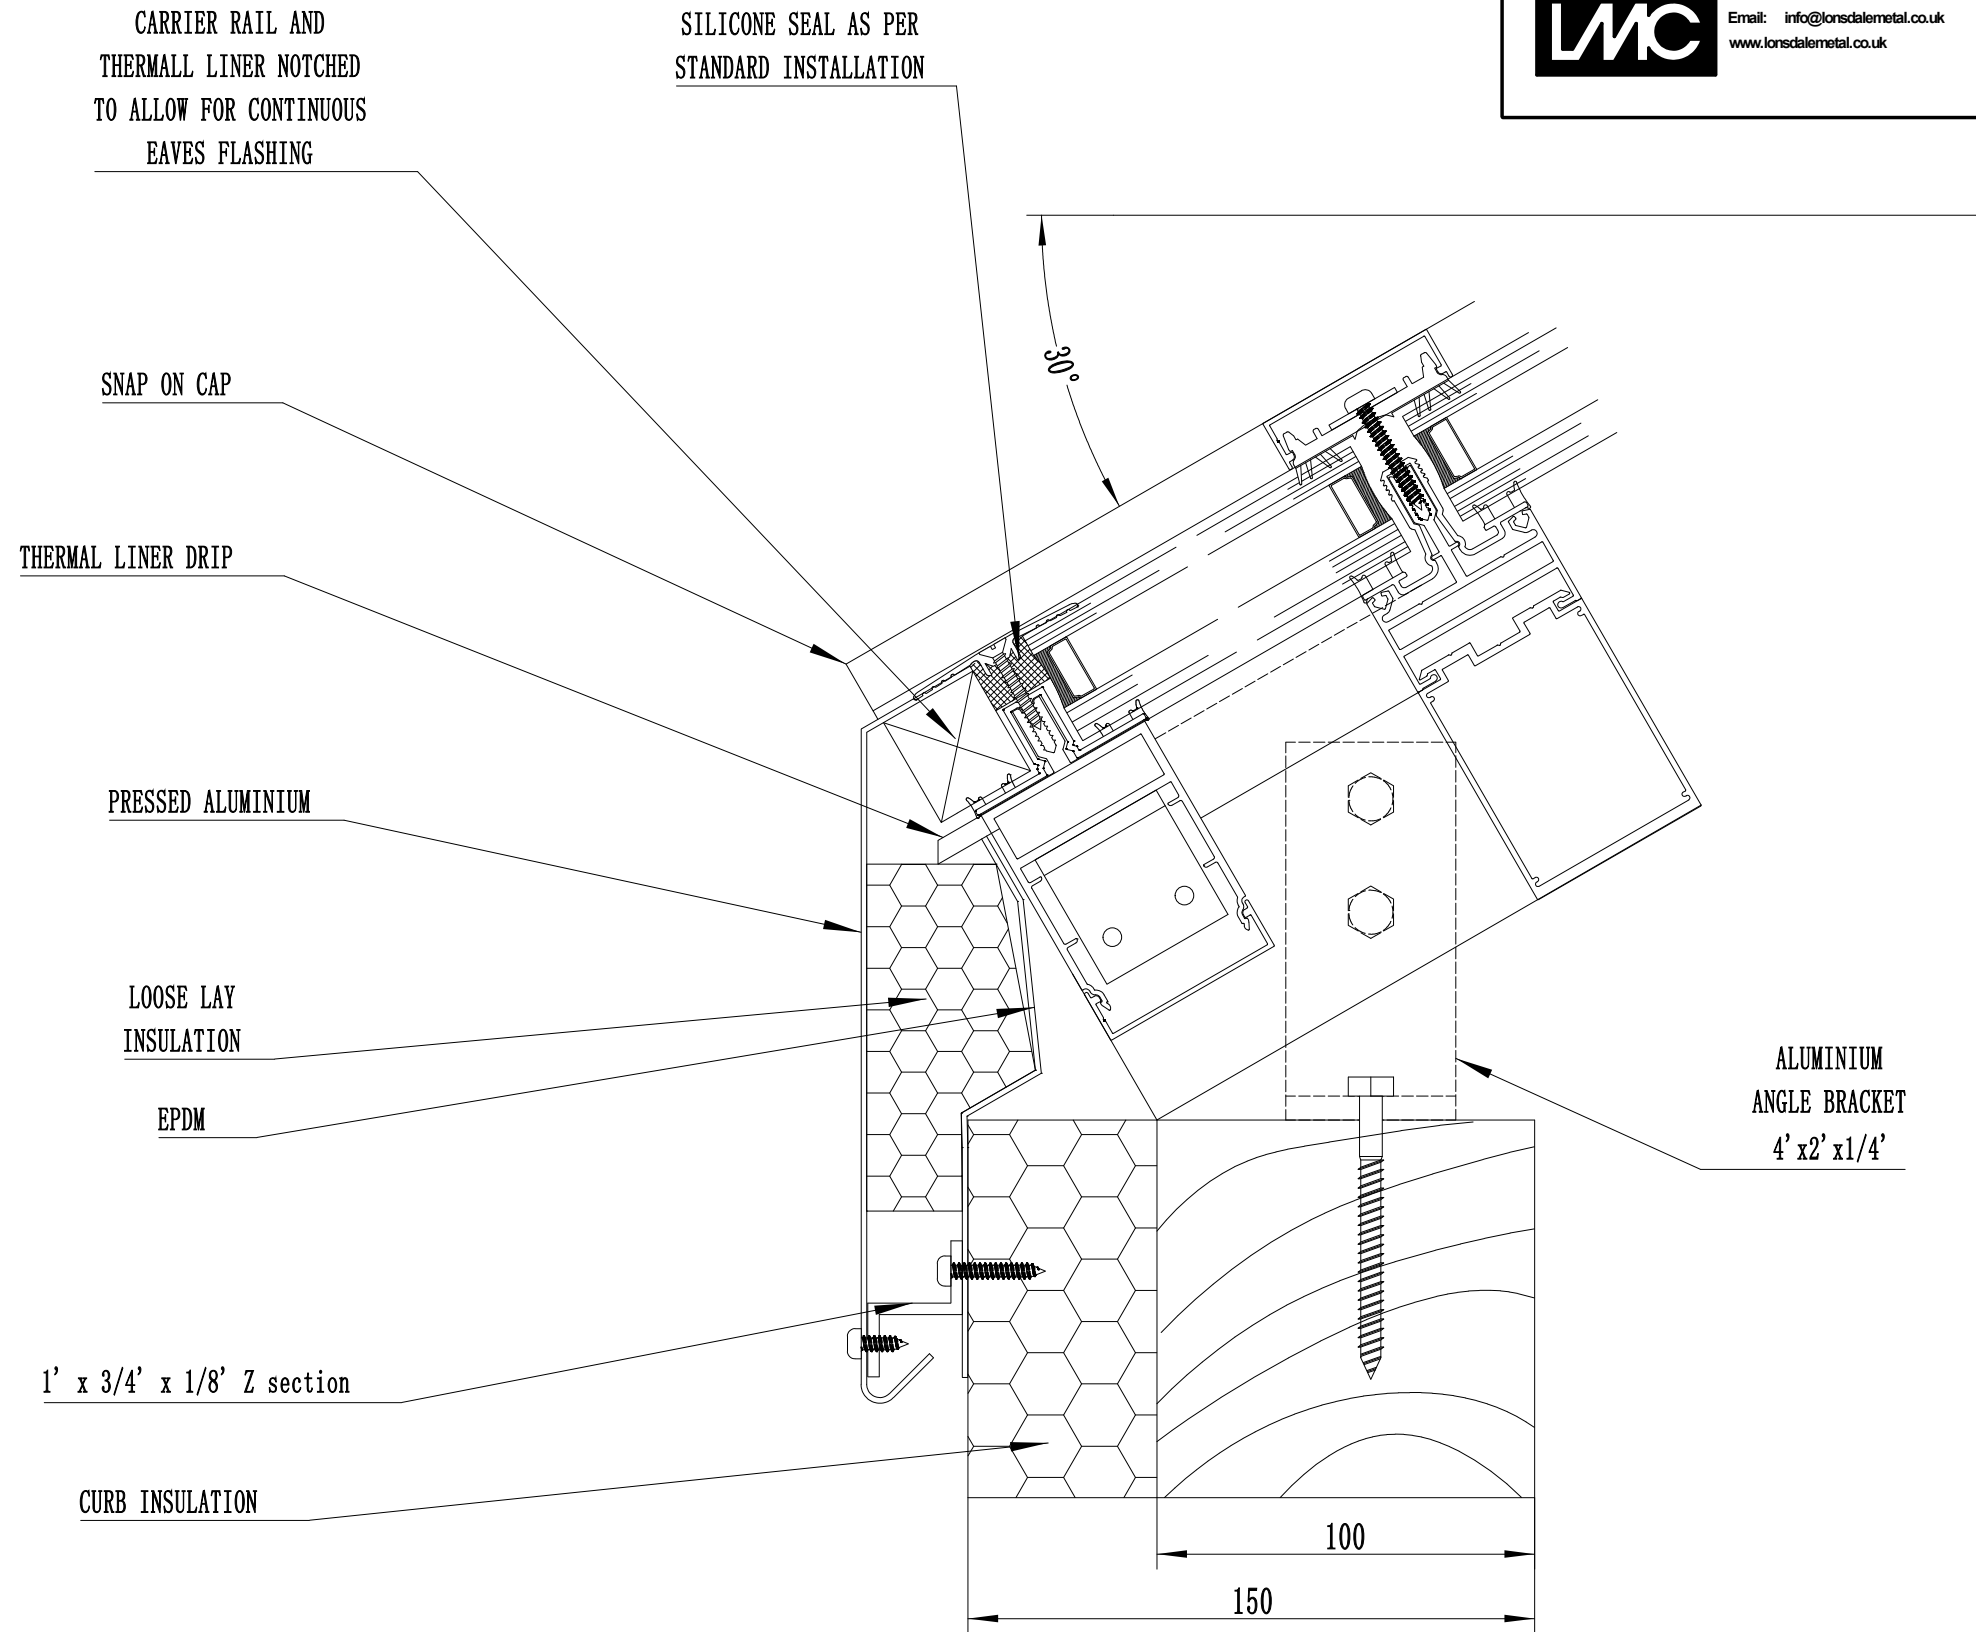

LONSDALE METAL Co. LTD
 London N17 9QU
 TEL: 020 8801 4221 FAX: 020 8801 1287
 Email: info@lonsdalemetal.co.uk
 www.lonsdalemetal.co.uk

DRAWING TITLE:
 TG50 SPANGARD EAVES DETAIL TO CURB

SCALE: 1:2 AT A3

PROJECT: TECHNICAL CATALOGUE DETAIL THERMGARD 50	REV	DATE		DRAWN	VM
				DATE	21/08/2023
				DRG. No.	V4