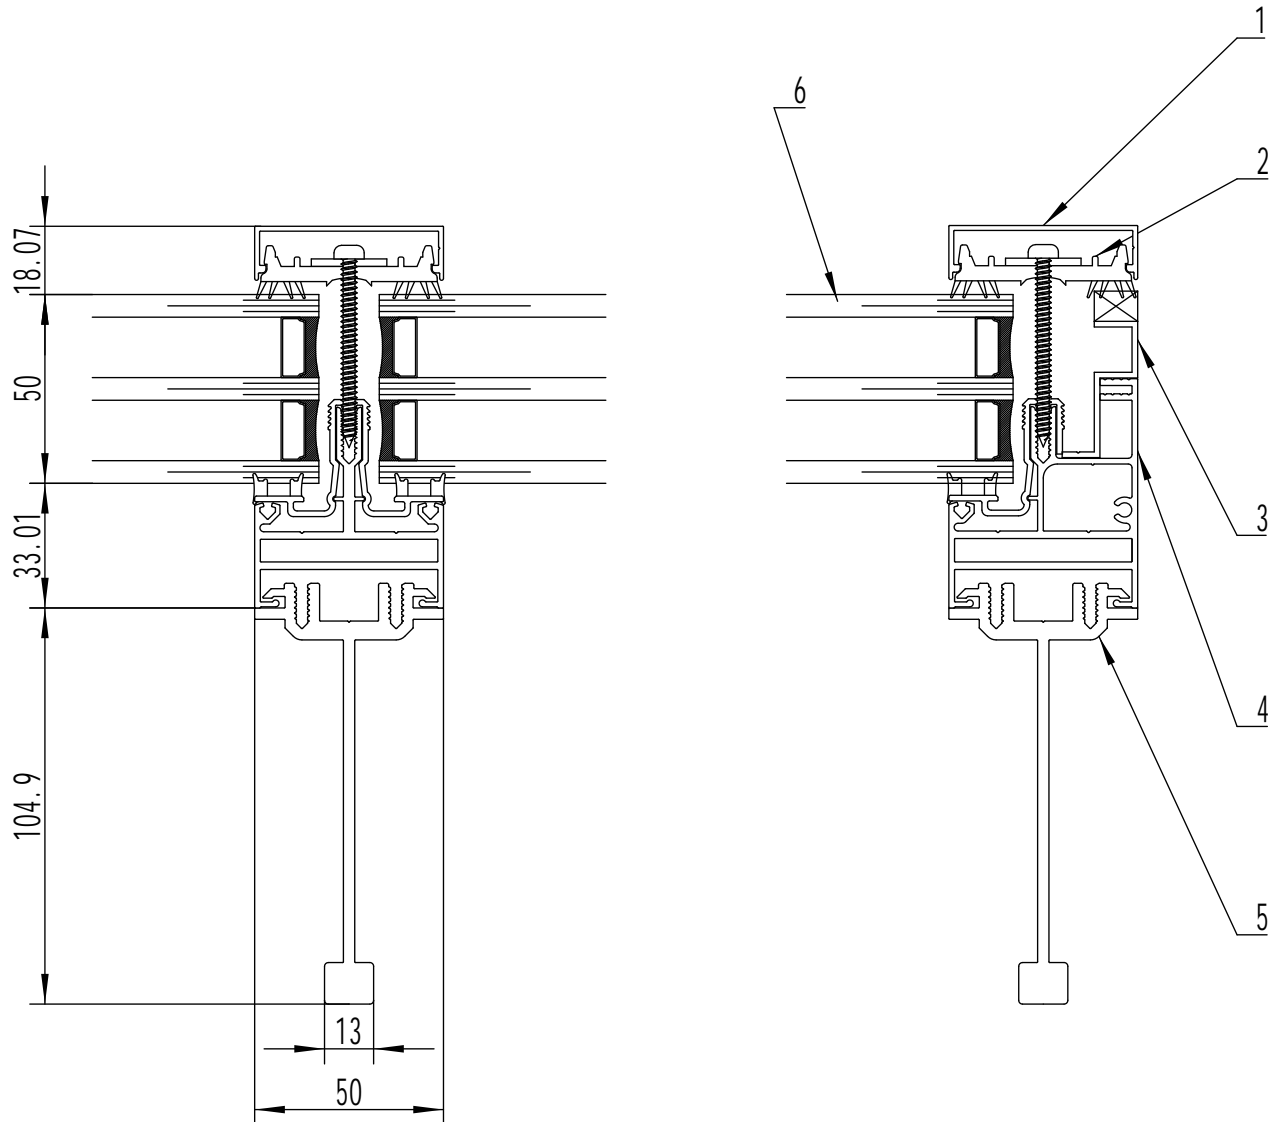

LONSDALEMETAL Co. LTD

London N17 9QU
 TEL: 020 8801 4221 FAX: 020 8801 1287
 Email: info@lonsdalemetal.co.uk
 www.lonsdalemetal.co.uk

DRAWING TITLE:

SAFEGARDTG50 KEEL BAR TRIPLE GLAZED

SCALE: 1:2 AT A4

- 1 - Aluminium snap-on cover
- 2 - Black Co-extruded PVC pressure plate
- 3 - End Bar adapter
- 4 - Aluminium end carrier rail
- 5 - Aluminium 'T' section
- 6 - Triple glazed unit. O/A thickness varies depending on requirements

PROJECT:	REV	DATE		DRAWN	VM	
	TECHNICAL CATALOGUE DETAIL				DATE	07/2024
	SAFEGARDTG50				DRG. No.	TG-T4aTG