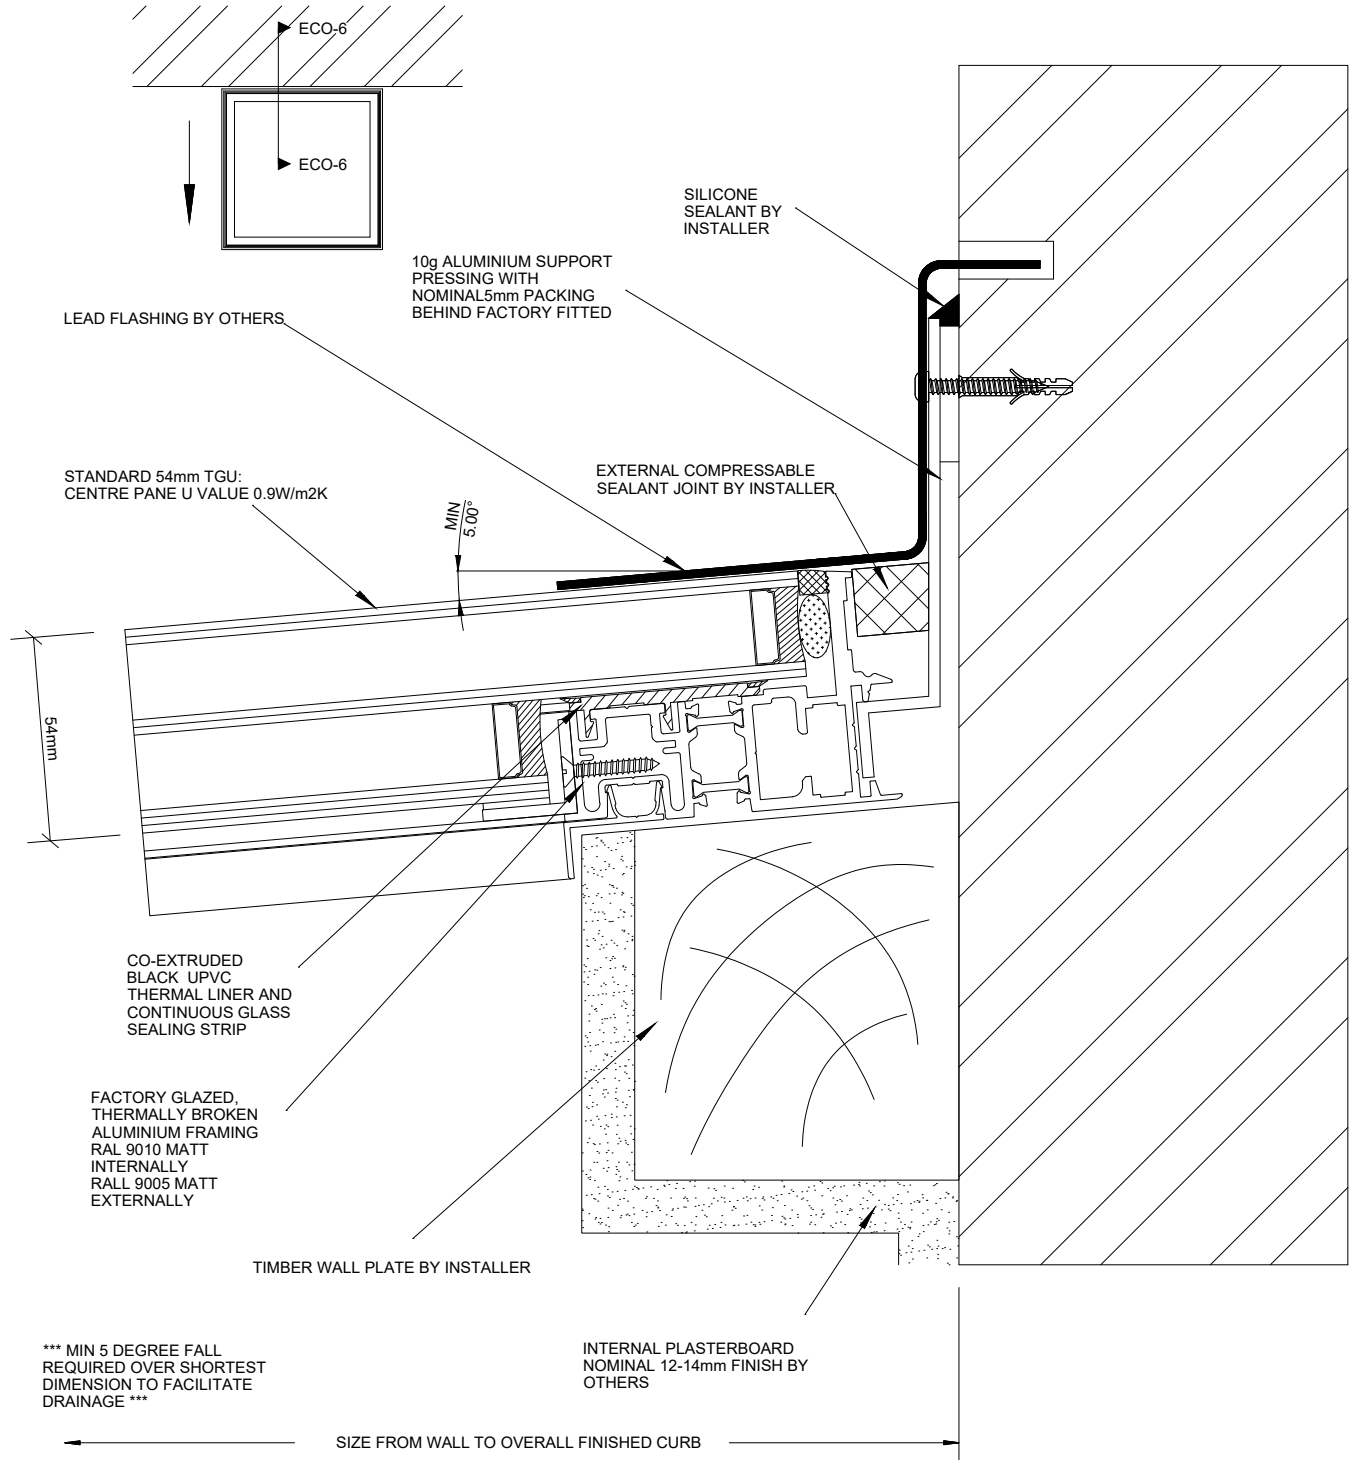

LONSDALE METAL Co. LTD

London N17 9QU

TEL: 020 8801 4221 FAX: 020 8801 1287

Email: info@lonsdalemetal.co.uk

www.lonsdalemetal.co.uk

DRAWING TITLE:

**VERTICAL SECTION THROUGH
ROOFLIGHT ECOGARD FGR-F1 TOP WALL
JUNCTION AT 5 DEGREE PITCH**

SCALE: 1:2 AT A4

PROJECT:

TECHNICAL CATALOGUE DETAIL
ECOGARD ROOFLIGHT

| REV | DATE | |
|-----|------|--|
| | | |
| | | |
| | | |

DRAWN VM

DATE 01/2019

DRG. No. ECO-A6T - 2