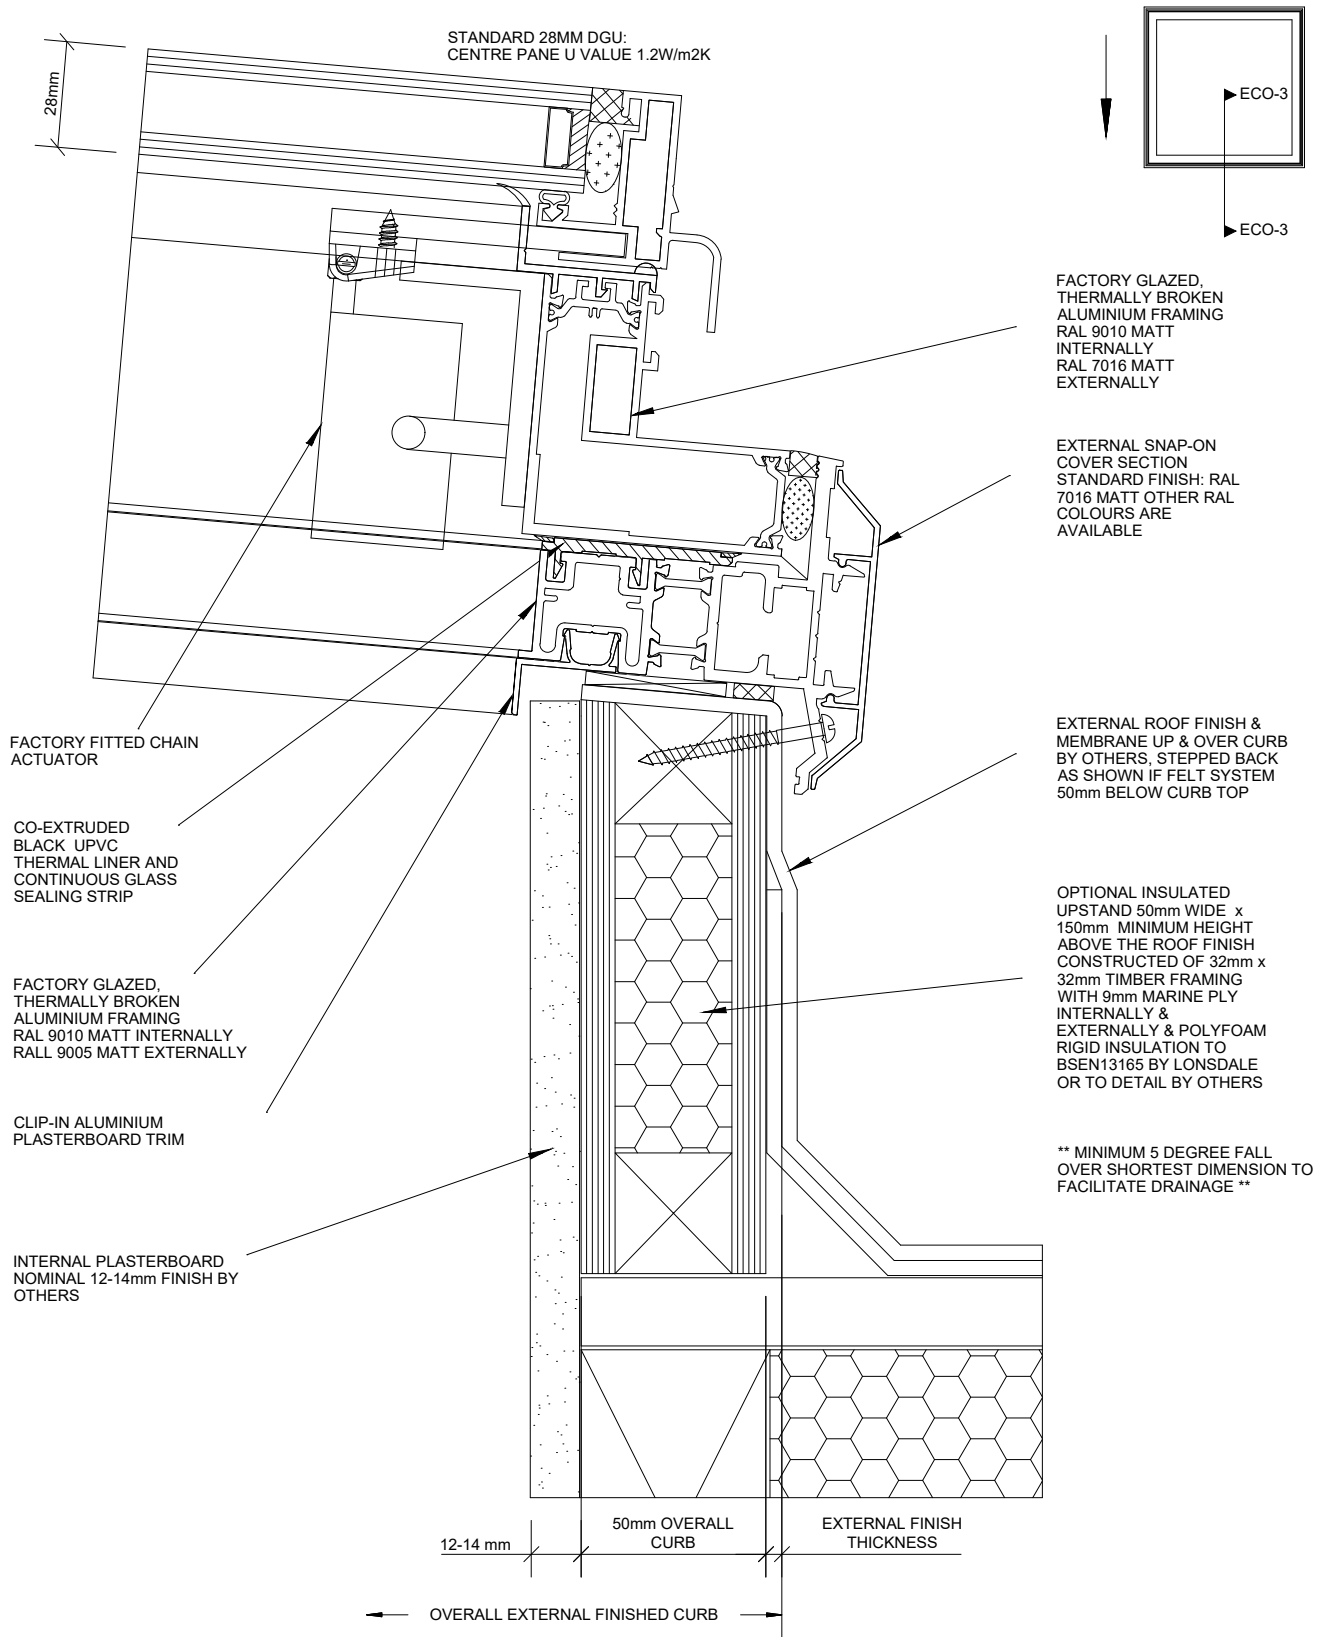

LONSDALE METAL Co. LTD

London N17 9QU

TEL: 020 8801 4221 FAX: 020 8801 1287

Email: info@lonsdalemetal.co.uk

www.lonsdalemetal.co.uk

DRAWING TITLE:

**VERTICAL SECTION THROUGH
ROOFLIGHT FRAME ECOGARD FGR-LP
AT BOTTOM WITH 5 DEGREE PITCH**

SCALE: 1:2 AT A4

PROJECT:

TECHNICAL CATALOGUE DETAIL
ECOGARD ROOFLIGHT

REV	DATE

DRAWN

VM

DATE

01/2015