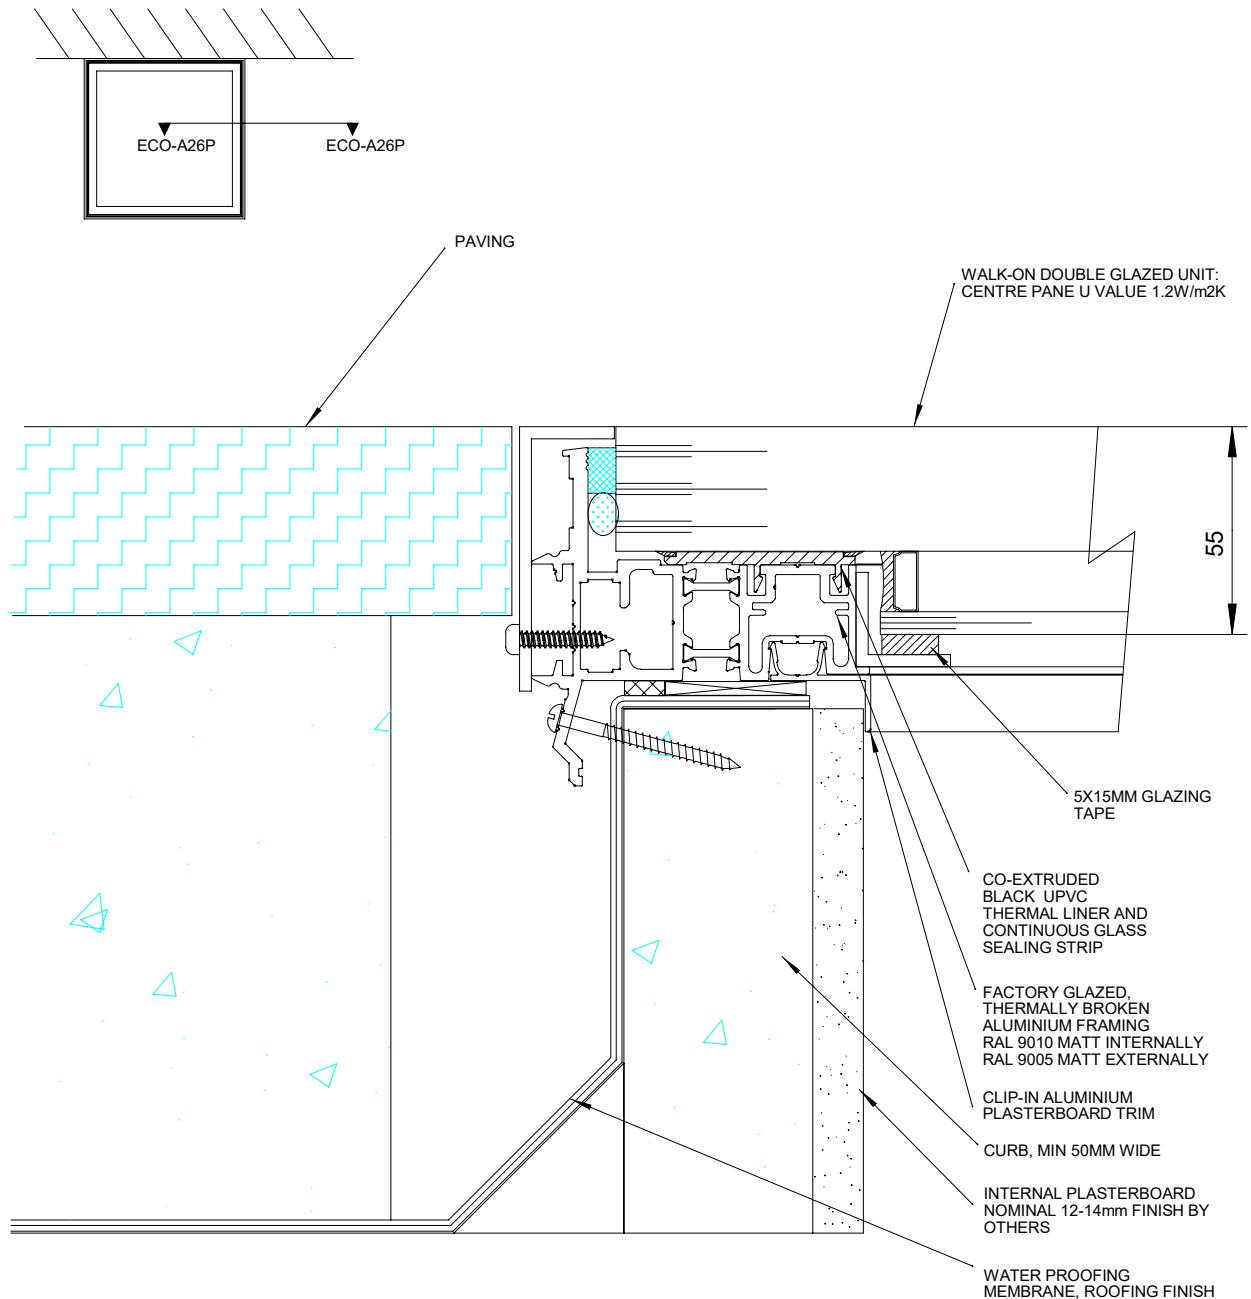

LONSDALE METAL Co. LTD

London N17 9QU
 TEL: 020 8801 4221 FAX: 020 8801 1287
 Email: info@lonsdalemetal.co.uk
 www.lonsdalemetal.co.uk

DRAWING TITLE:

VERTICAL SECTION THROUGH
 WALK-ON ECOGARD ROOFLIGHT SIDE
 DETAIL

SCALE: 1:2 AT A4

CONCENTRATED LOAD MUST NOT EXCEED 2000 N AND UNIFORM
 DISTRIBUTED LOAD MUST NOT EXCEED 2500 N/m²

| | | | | |
|---|-----|------|----------|----------|
| PROJECT: | REV | DATE | DRAWN | VM |
| | | | | |
| TECHNICAL CATALOGUE DETAIL ECOGARD ROOFLIGHT | | | DATE | 11/2019 |
| | | | DRG. No. | ECO-A26P |