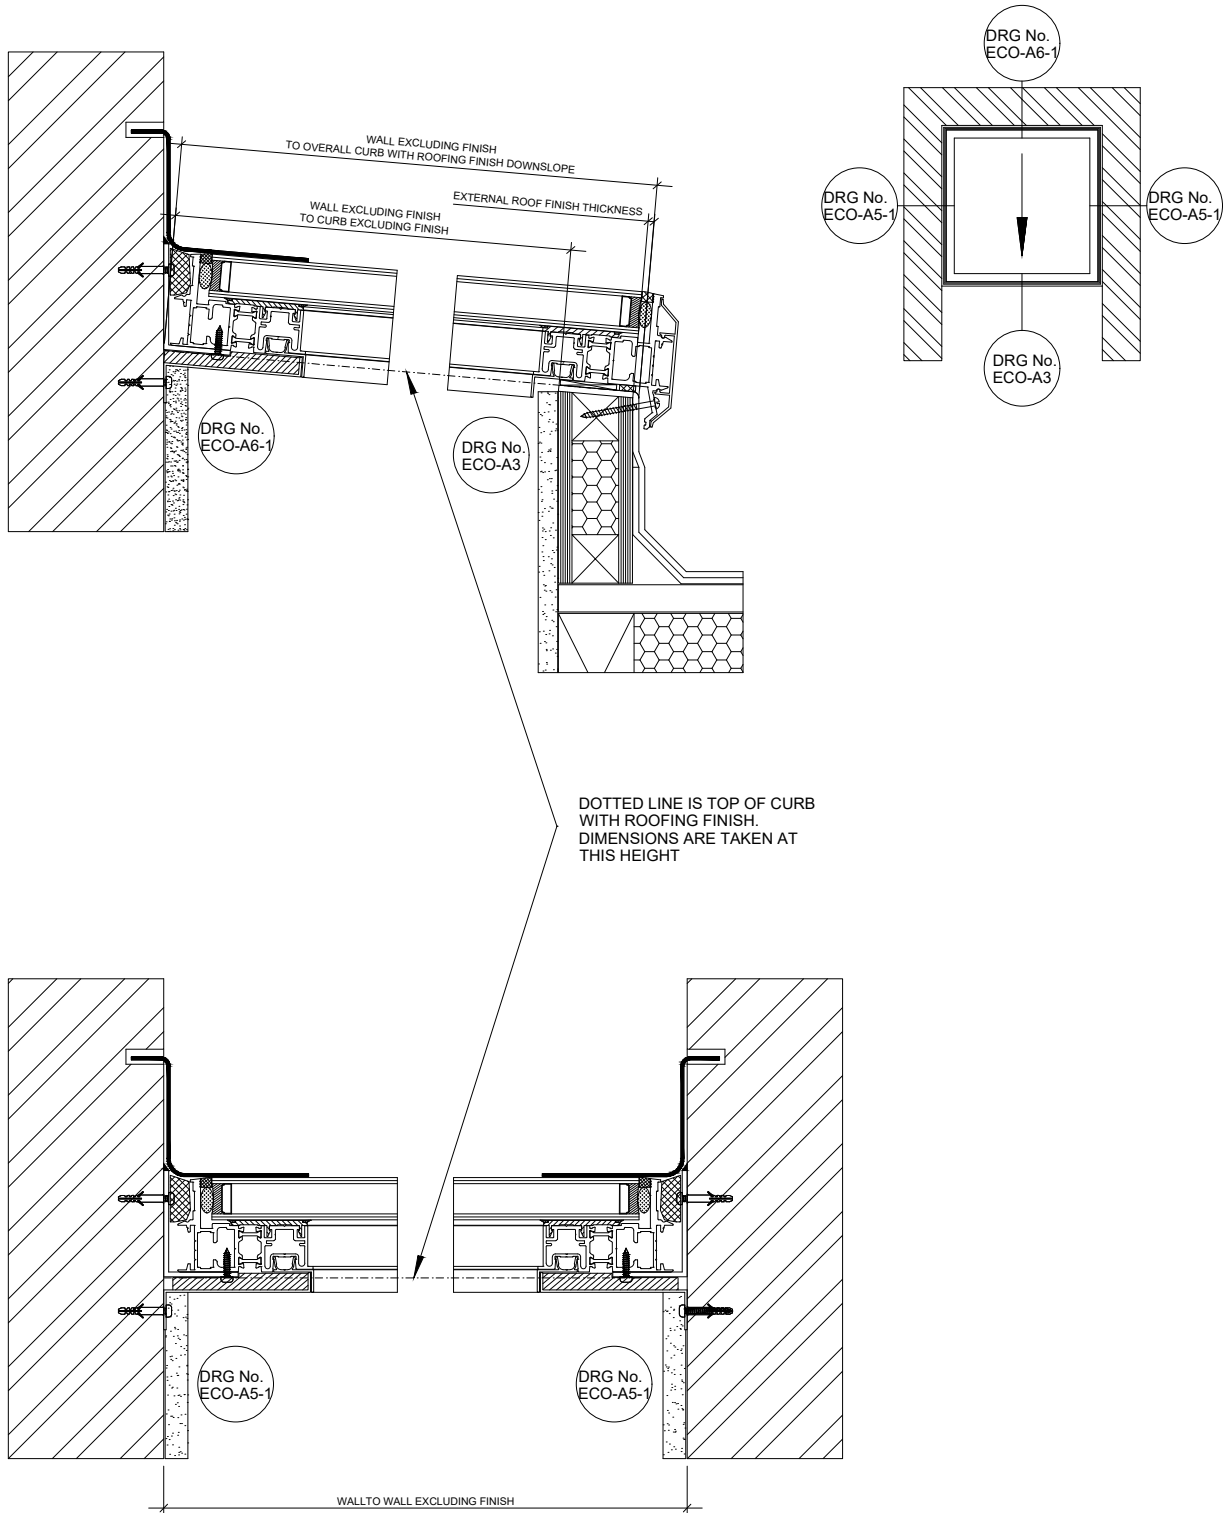

LONSDALE METAL Co. LTD

London N17 9QU

TEL: 020 8801 4221 FAX: 020 8801 1287

Email: info@lonsdalemetal.co.uk

www.lonsdalemetal.co.uk

DRAWING TITLE:

SIZES REQUIRED - WALL TO TOP & SIDES,

CURB TO BOTTOM, 5 DEGREE PITCH

ECOGARD FGR-F1

SCALE: 1:5 AT A4

PROJECT: TECHNICAL CATALOGUE DETAIL ECOGARD ROOFLIGHT	REV	DATE	DRAWN	VM
			DATE	01/2019
			DRG. No.	ECO-A21 - 1