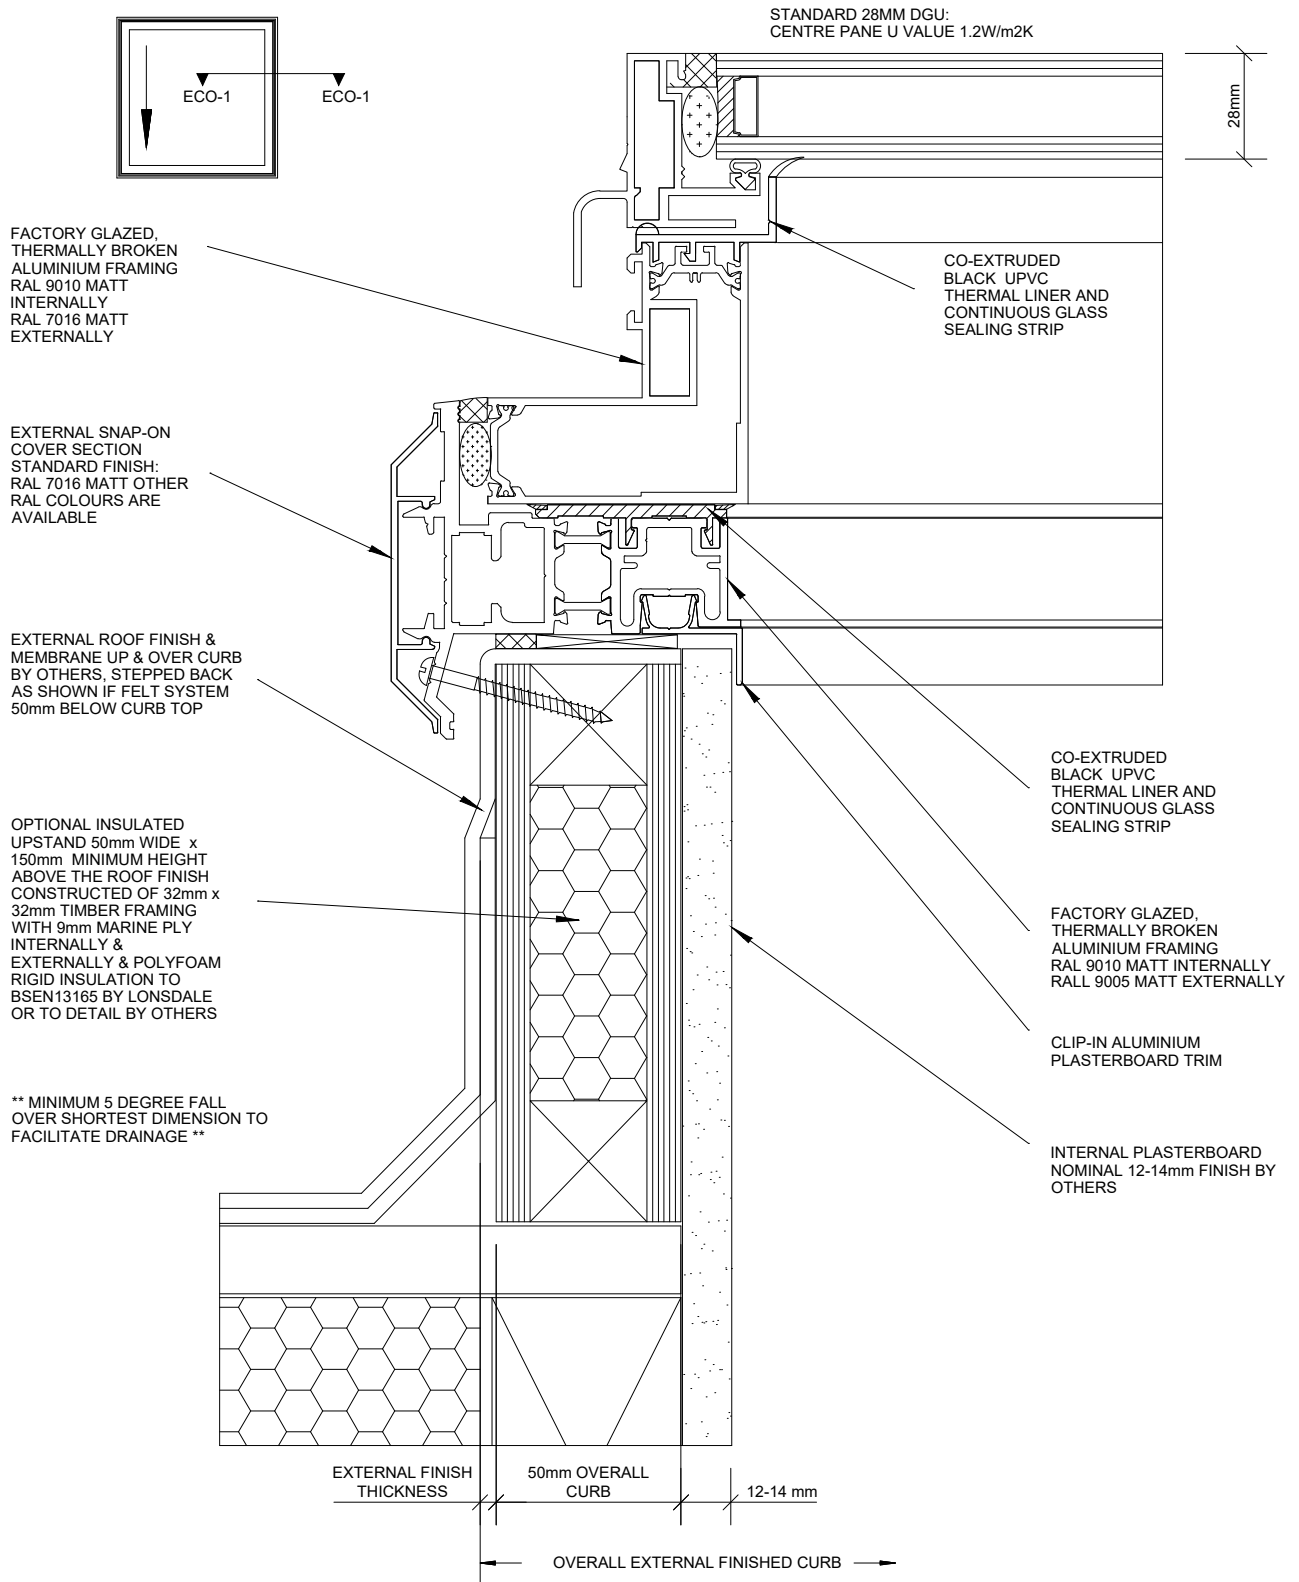

SCALE: 1:2 AT A4

PROJECT:

TECHNICAL CATALOGUE DETAIL
ECOGARD ROOFLIGHT

REV	DATE	

DRAWN

VM

DATE

01/2015