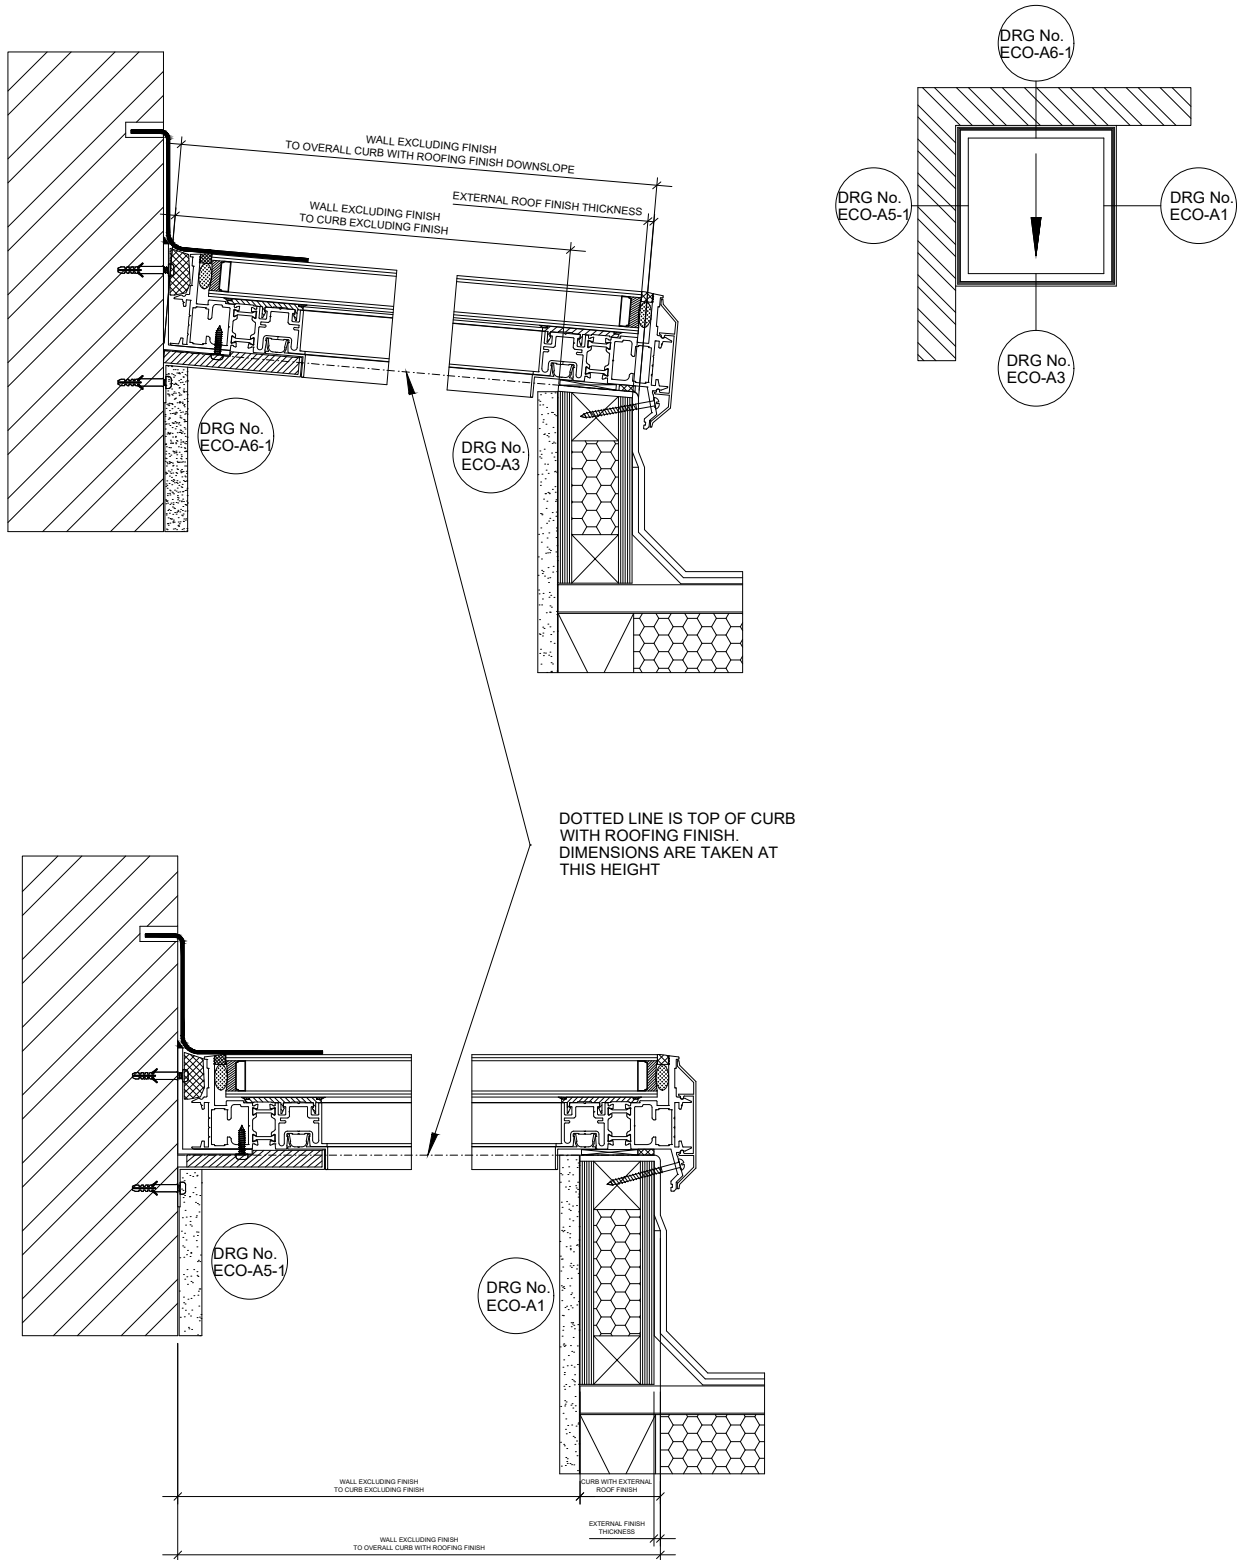

LONSDALE METAL Co. LTD

London N17 9QU

TEL: 020 8801 4221 FAX: 020 8801 1287

Email: info@lonsdalemetal.co.uk

www.lonsdalemetal.co.uk

DRAWING TITLE:

**SIZES REQUIRED - WALL TO TOP & SIDE & CURBS TO OTHER SIDES, 5 DEGREE PITCH
ECOGARD FGR-F1**

SCALE: 1:5 AT A4

PROJECT:

TECHNICAL CATALOGUE DETAIL
ECOGARD ROOFLIGHT

REV	DATE

DRAWN VM

DATE 01/2019

DRG. No. ECO-A19 - 1