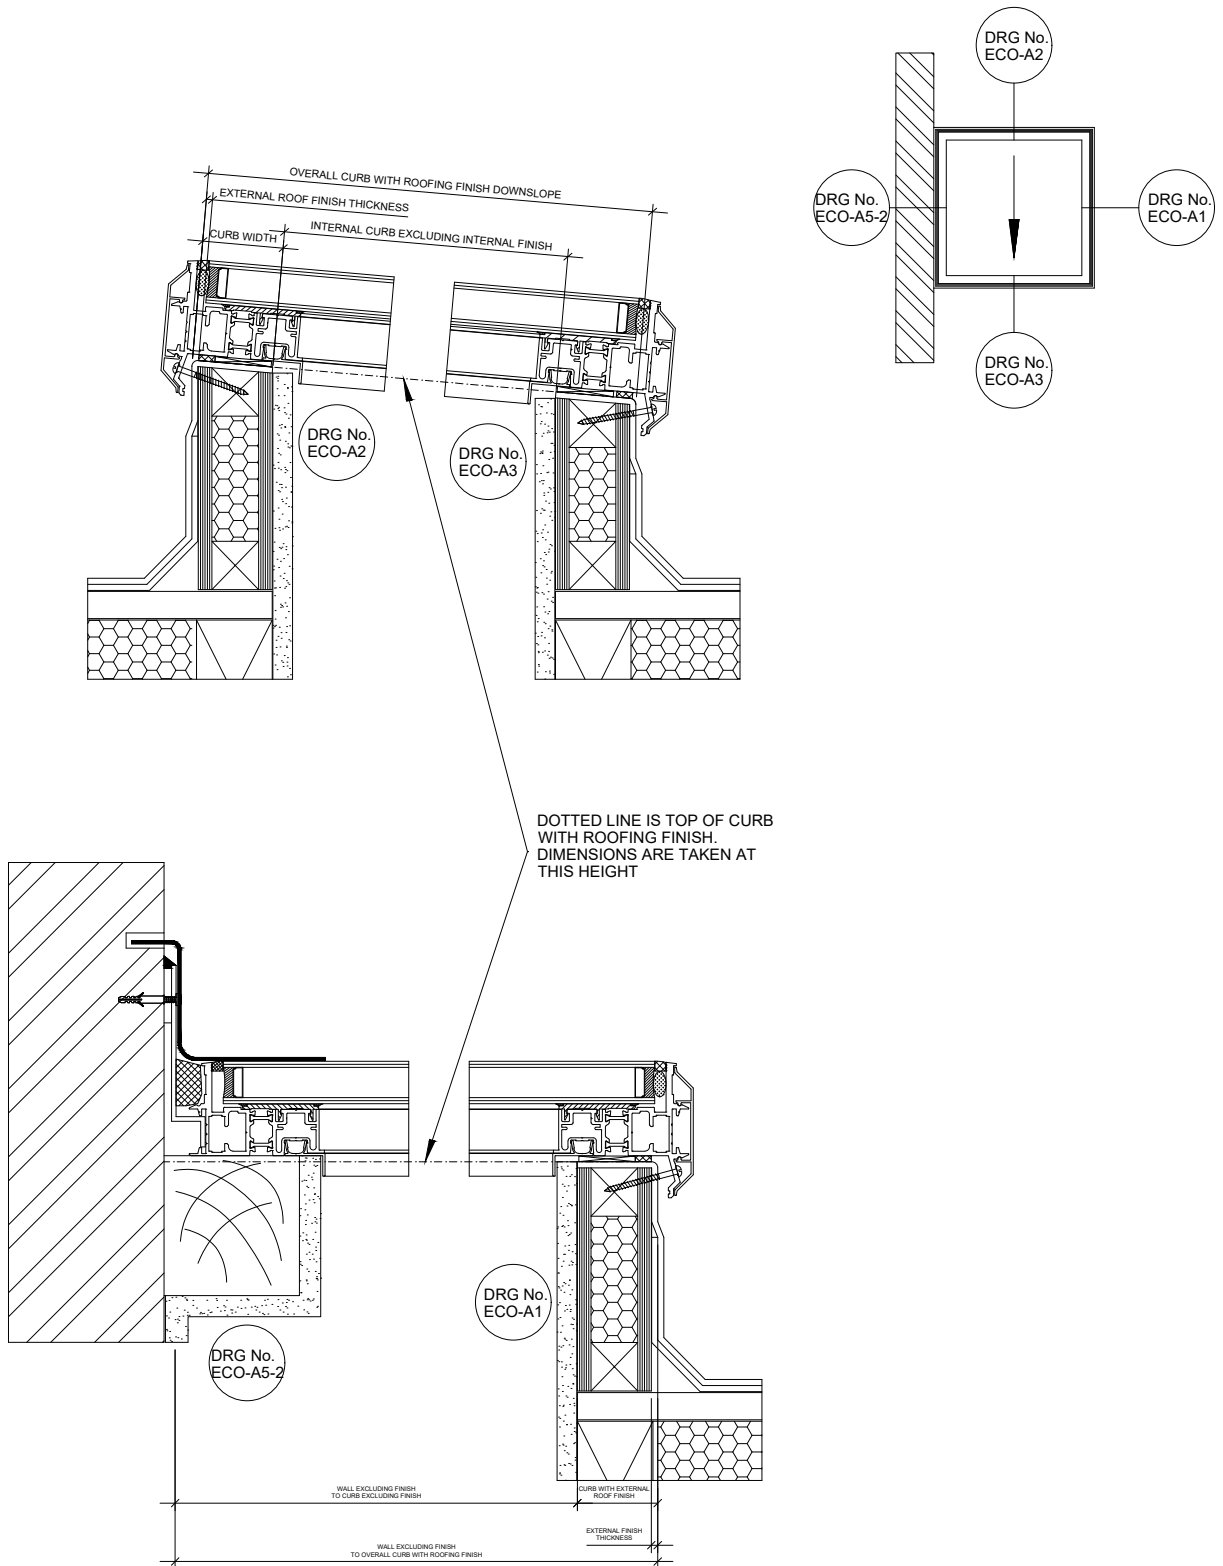

LONSDALE METAL Co. LTD

London N17 9QU

TEL: 020 8801 4221 FAX: 020 8801 1287

Email: info@lonsdalemetal.co.uk

www.lonsdalemetal.co.uk

DRAWING TITLE:

**SIZES REQUIRED - WALL TO ONE SIDE & CURBS TO OTHER SIDES, 5 DEGREE PITCH
ECOGARD FGR-F1**

SCALE: 1:5 AT A4

PROJECT: TECHNICAL CATALOGUE DETAIL ECOGARD ROOFLIGHT	REV	DATE		DRAWN	VM
				DATE	01/2019
				DRG. No.	ECO-A17 - 2