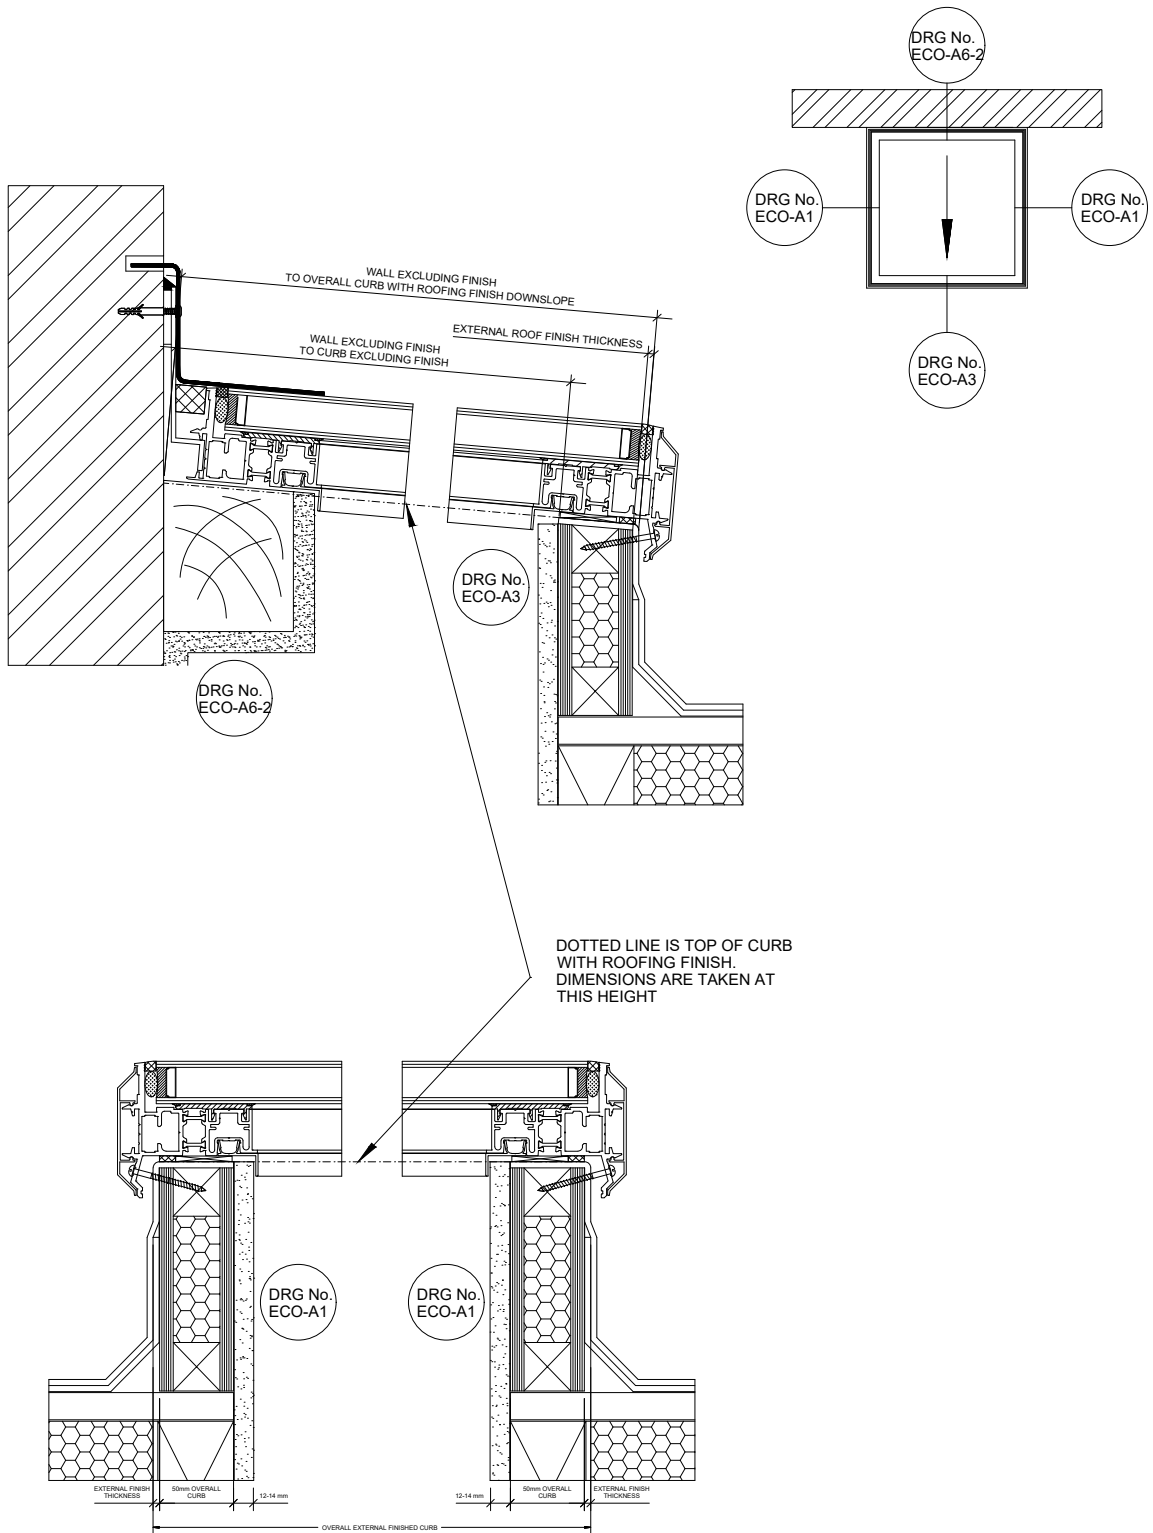

LONSDALE METAL Co. LTD

London N17 9QU

TEL: 020 8801 4221 FAX: 020 8801 1287

Email: info@lonsdalemetal.co.uk

www.lonsdalemetal.co.uk

DRAWING TITLE:

**SIZES REQUIRED - WALL TO TOP & CURBS
TO OTHER SIDES, 5 DEGREE PITCH
ECOGARD FGR-F1**

SCALE: 1:5 AT A4

PROJECT:

TECHNICAL CATALOGUE DETAIL
ECOGARD ROOFLIGHT

REV	DATE

DRAWN	VM
DATE	01/2019
DRG. No.	ECO-A15 - 2